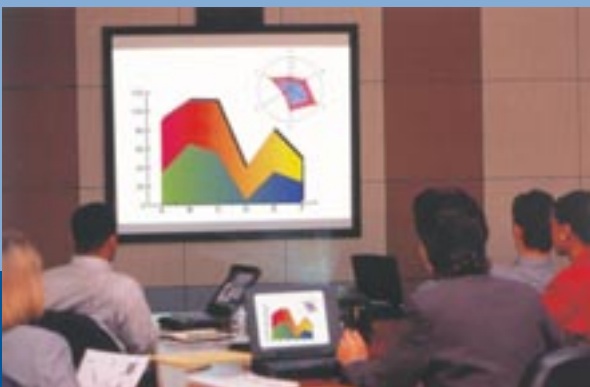

TOSHIBA

Toshiba Data Projector
TLP 260/261 **SVGA**

1500 ANSI lumens

DATA PROJECTOR

TLP260/TLP261 **SVGA**

High brightness 1500 ANSI lumens

Crisp 60-inch screen from a distance of only 3.94ft.

NEW TLP260 **SVGA**

NEW TLP261 **SVGA**

- Equipped with 60-inch/3.94ft (100-inch/6.56ft) short focal point lens
- 1500 ANSI lumens for projection of vivid images
- Lineup of reasonable prices and models to match your budget

TOSHIBA DATA PROJECTOR

TLP260/261 SVGA

Capable of easily realizing large-screen projection in classrooms and small rooms by being equipped with 60-inch/3.94 ft short focal point lens

The providing of a short focal point lens allows large-screen projection simply by placing the projector near the teacher's desk without having to set up in the back of the classroom as was the case with conventional projectors.

Icon menu makes the projector easier to use even for first time users

These data projectors feature an icon menu that allows them to be used intuitively along with a guide menu that displays adjustments relating to the task that is desired to be performed. The result is outstanding ease of operation even for first time users.